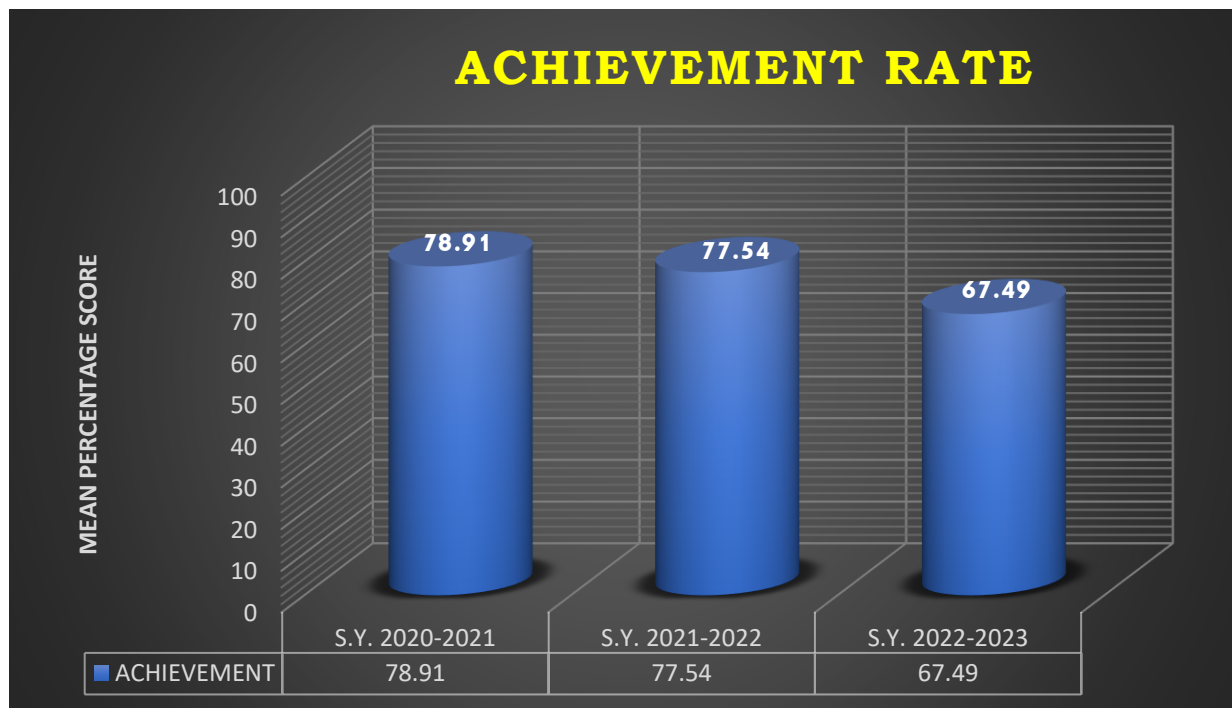

The figure above shows the enrollment from the last three years. From S.Y. 2020-2021, there were 1992 learners enrolled. From S.Y. 2021-2022, there was an increase in enrollment due to the pandemic with a total enrollment of 2116. This S.Y. 2022-2023 has 2031 learners enrolled.

EFFICIENCY

SY:2022-2023

The figure shows the dropped-out rate and promotion rate from S.Y. 2020-2021 to S.Y. 2022-2023. There are 0.65% or 13 drop-out learners from S.Y. 2020-2021, 0.24% or 5 learners from S.Y. 2021-2022, and 0.15% or 3 learners from S.Y. 2022-

2023. The promotion rate is 99.30% from S.Y. 2020-2021, 99.20% from S.Y. 2022-2022, and 99.02% from S.Y. 2022-2023.

MASIGASIG
Batang Timog Marinig

Republic of the Philippines
Department of Education
REGION IV-A CALABARZON
CITY SCHOOLS DIVISION OF CABUYAO
MARINIG SOUTH ELEMENTARY SCHOOL
PUROK 5, BARANGAY MARINIG, CITY OF CABUYAO, LAGUNA

QUALITY

SY:2022-2023

The figure shows the Achievement rate from S.Y. 2020-2021 to S.Y. 2022-2023. There is a 78.91 Mean Percentage Score (MPS) from the S.Y. 2020-2021, 77.54% from S.Y. 2021-2022, and 67.49% from S.Y. 2022-2023.