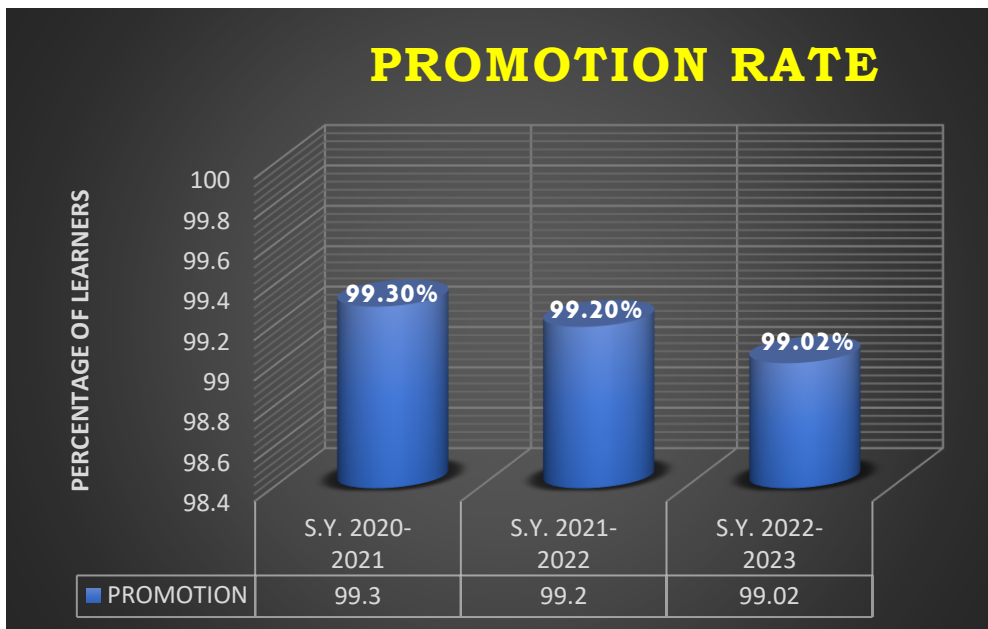

The figure above shows the enrollment from the last three years. From S.Y. 2020-2021, there were 1992 learners enrolled. From S.Y. 2021-2022, there was an increase in enrollment due to the pandemic with a total enrollment of 2116. This S.Y. 2022-2023 has 2031 learners enrolled.

EFFICIENCY

SY:2022-2023

The figure shows the dropped-out rate and promotion rate from S.Y. 2020-2021 to S.Y. 2022-2023. There are 0.65% or 13 drop-out learners from S.Y. 2020-2021, 0.24% or 5 learners from S.Y. 2021-2022, and 0.15% or 3 learners from S.Y. 2022-